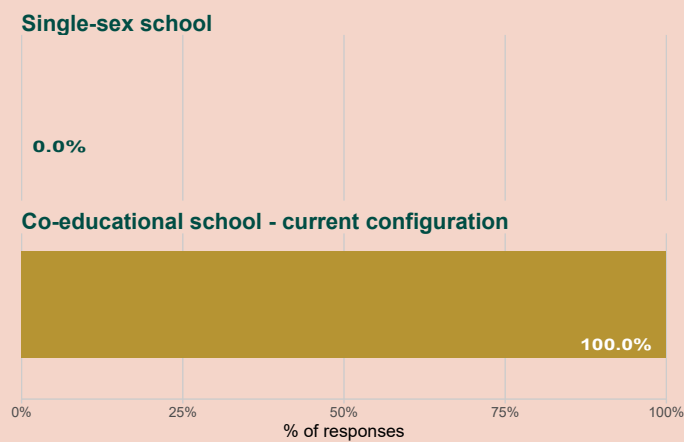

Patronage / ethos preference

Language preference

School Response Rate

55%

82 out of 148 households

Overall School Margin of Error

Preferences will be $\pm 8.9\%$

(indicated by red bar)

Results from 42 parents and guardians who indicated that they intend to enrol their children in this school in the future

Co-educational / single-sex preference

Patronage / ethos preference

Language preference