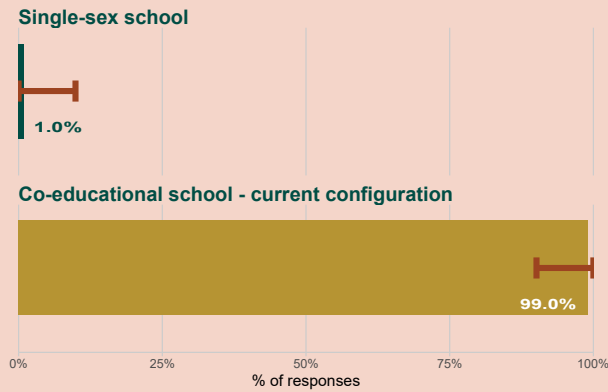

Primary School Survey

School Specific Results

Springdale N S, 18646B
Killester_Raheny_Clontarf, Dublin

Results from parents and guardians with children in this school

Co-educational / single-sex preference

Patronage / ethos preference

Language preference

School Response Rate

55%

82 out of 148 households

Overall School Margin of Error

Preferences will be $\pm 8.9\%$

(indicated by red bar)

Results from 42 parents and guardians who indicated that they intend to enrol their children in this school in the future

Co-educational / single-sex preference

Patronage / ethos preference

Language preference