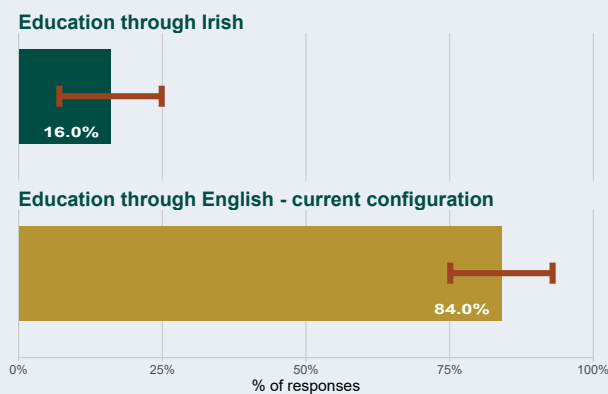

Primary School Survey

School Specific Results

Springdale N S, 18646B
Killester_Raheny_Clontarf, Dublin

Results from parents and guardians with children in this school

Co-educational / single-sex preference

Patronage / ethos preference

Language preference

School Response Rate

55%

82 out of 148 households

Overall School Margin of Error

Preferences will be $\pm 8.9\%$

(indicated by red bar)

Results from 42 parents and guardians who indicated that they intend to enrol their children in this school in the future

Co-educational / single-sex preference

Patronage / ethos preference

Language preference