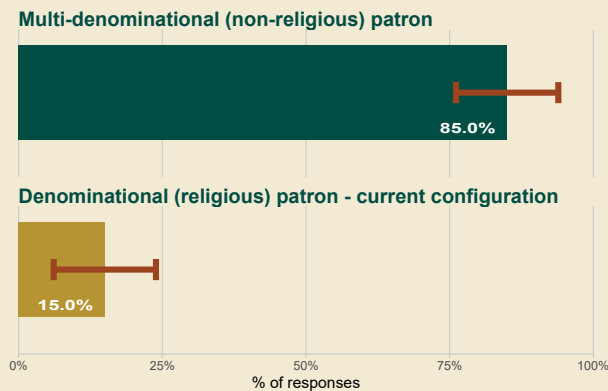

Primary School Survey

School Specific Results

Springdale N S, 18646B
Killester_Raheny_Clontarf, Dublin

Results from parents and guardians with children in this school

Co-educational / single-sex preference

Patronage / ethos preference

Language preference

School Response Rate

55%

82 out of 148 households

Overall School Margin of Error

Preferences will be $\pm 8.9\%$

(indicated by red bar)

Results from 42 parents and guardians who indicated that they intend to enrol their children in this school in the future

Co-educational / single-sex preference

Patronage / ethos preference

Language preference