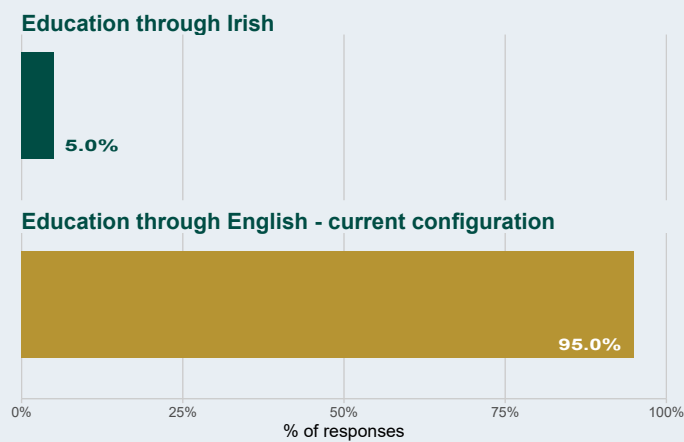

Patronage / ethos preference

Language preference

School Response Rate

55%

82 out of 148 households

Overall School Margin of Error

Preferences will be $\pm 8.9\%$

(indicated by red bar)

Results from 42 parents and guardians who indicated that they intend to enrol their children in this school in the future

Co-educational / single-sex preference

Patronage / ethos preference

Language preference