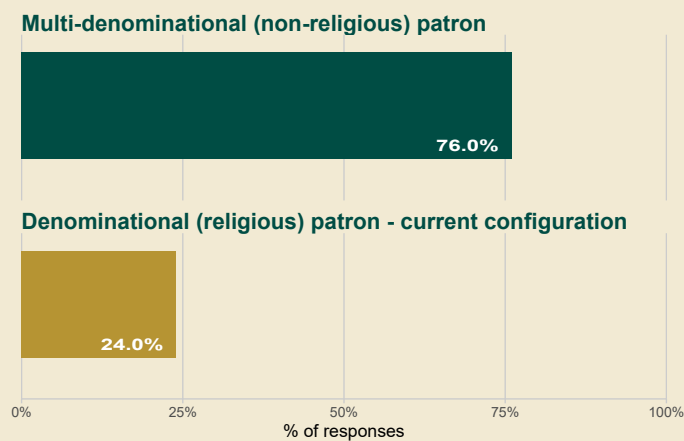

Patronage / ethos preference

Language preference

School Response Rate

55%

82 out of 148 households

Overall School Margin of Error

Preferences will be $\pm 8.9\%$

(indicated by red bar)

Results from 42 parents and guardians who indicated that they intend to enrol their children in this school in the future

Co-educational / single-sex preference

Patronage / ethos preference

Language preference